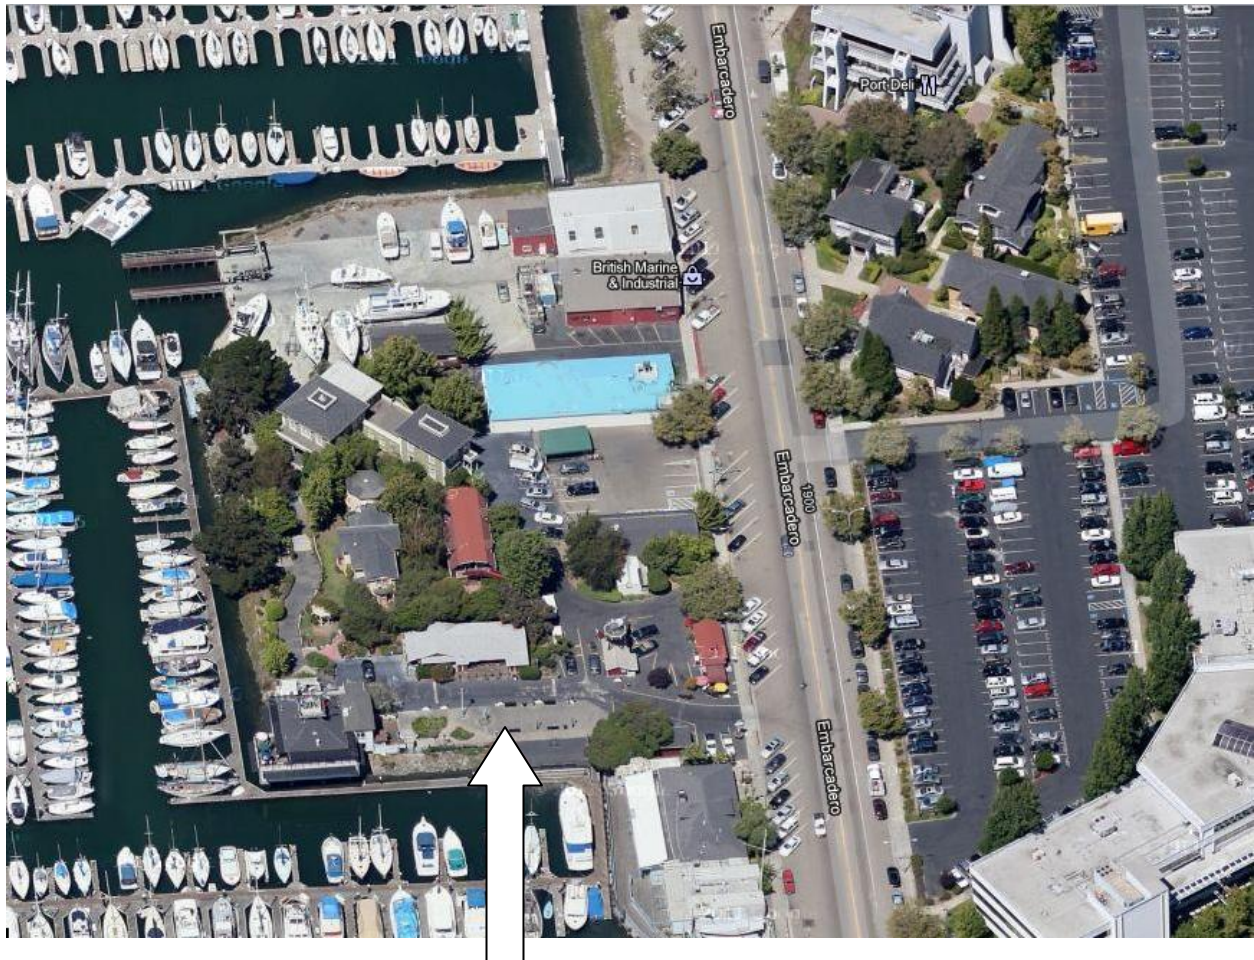

Quinn's Lighthouse - Oakland Embarcadero Cove Marina
December 15, 2012, 10 am to 1 pm
1951 Embarcadero East,
Embarcadero Cove Marina
Oakland, CA 94606

Map

We can meet here by the statue of liberty for display and critique at 1 pm. If it's too cold, we can get table in the restaurant. We will ask for a volunteer to write the article for the newsletter about the day and we'll take pictures of all of the paintings for the newsletter and www.facebook.com/californiawatercolor. The restaurant opens at 11:30 am.