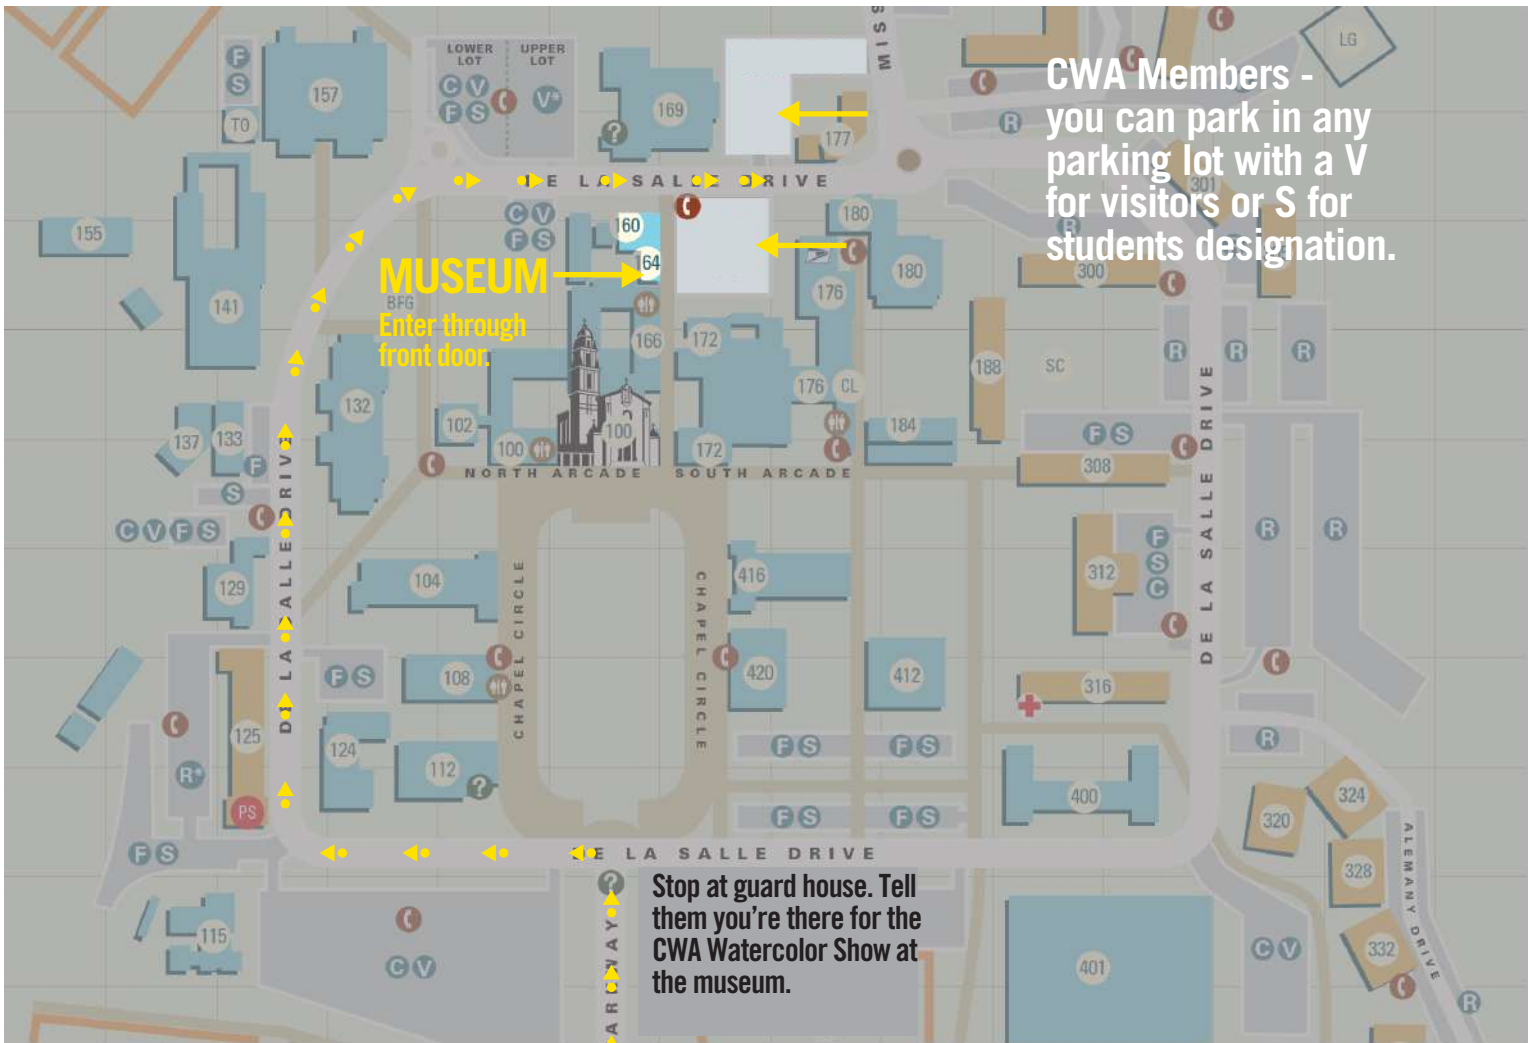

Directions to St. Mary's College Museum of Art

1928 Saint Mary's Road, Moraga, CA 94575

- ▲ St. Mary's Parkway is the entryway to the College off of St. Mary's Road.